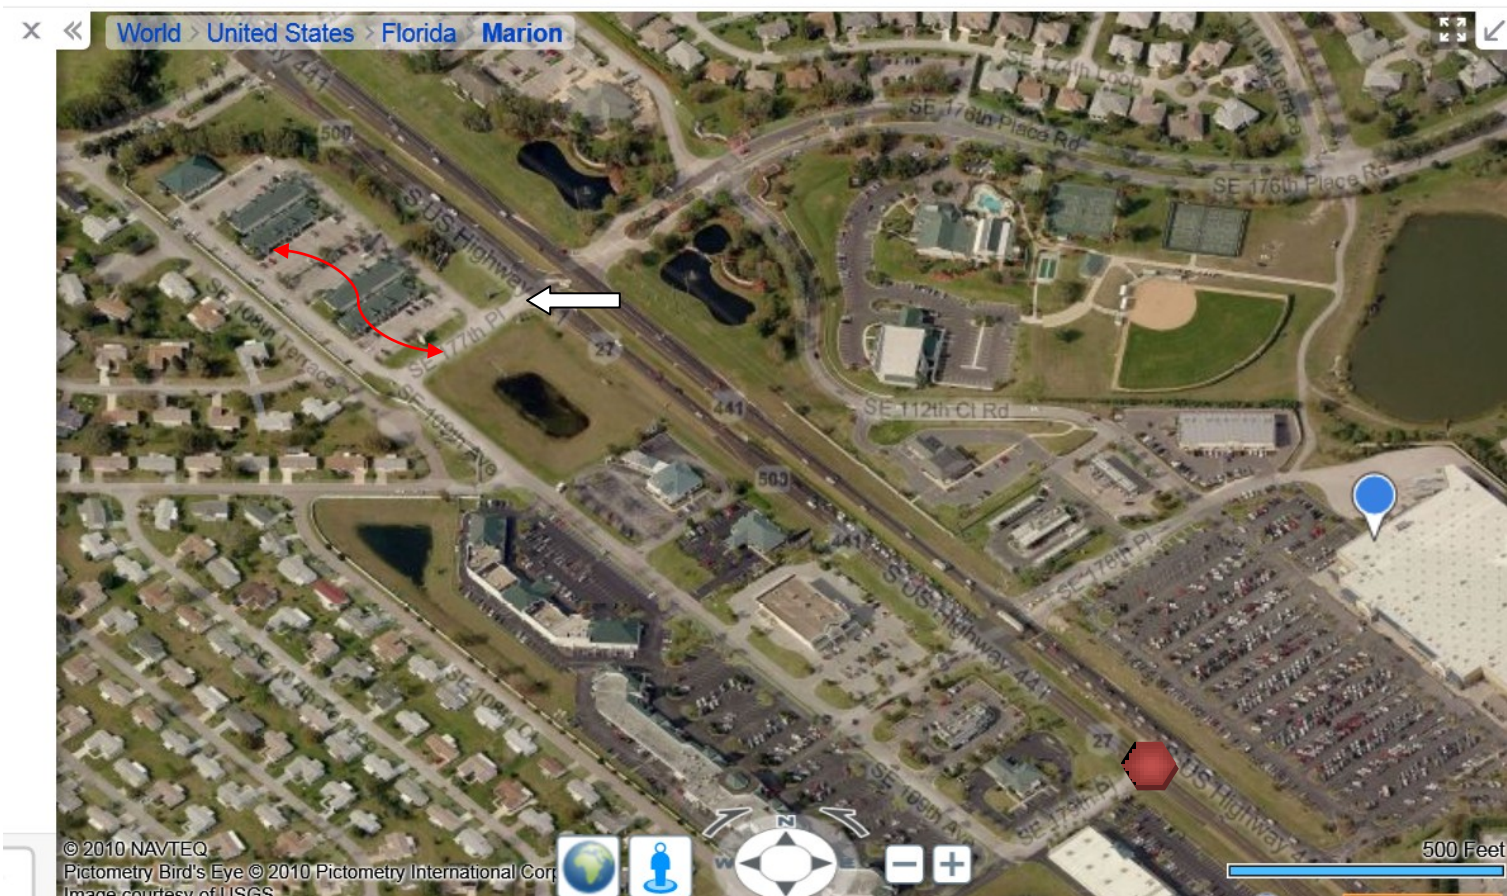

Directions to **SkyDance Astrology office** in Summerfield/The Villages. GPS will not take you there by address so here are GPS coordinates: Please call if you get lost:

Charlene's Cell: 352-274-2100

Directions--From the North:

The Spruce Creek Professional Center is off of Hwy 441 just north of The Villages. If traveling south, from Ocala or SR 42, it will be on your right. From that direction you can take a right at a road just before the light across from Wal Mart. A big sign says *Spruce Creek Professional Center and Spruce Creek Medical Center*. Turn right (white arrow on map) and you will immediately see a big sign listing the four buildings of Spruce Creek Professional Center. We are in the 400 building; Suite #402; Christine Rossiter is the name on the door.

If you miss this turn, turn right instead at the light across from Wal Mart (red stop on map). You'll see shops straight ahead called "*The Terrace Shoppes.*" Do not go in there. Instead, turn immediately right at the stop sign onto 109th Ave. Go past the Spruce Creek Medical Center on your left and continue past 177th Pl. Our building is in the second group, facing south.

Directions--From the South:

Turn left at the light across from Wal-Mart. (between McDonalds and CVS). Then follow the directions in the second paragraph above.

Blue Dot is Wal-Mart; Rd Stop is light on 441 across from Wal Mart; white arrow is turn off of 441 when heading south; red arrow is coming off that turn and ending at the office door.